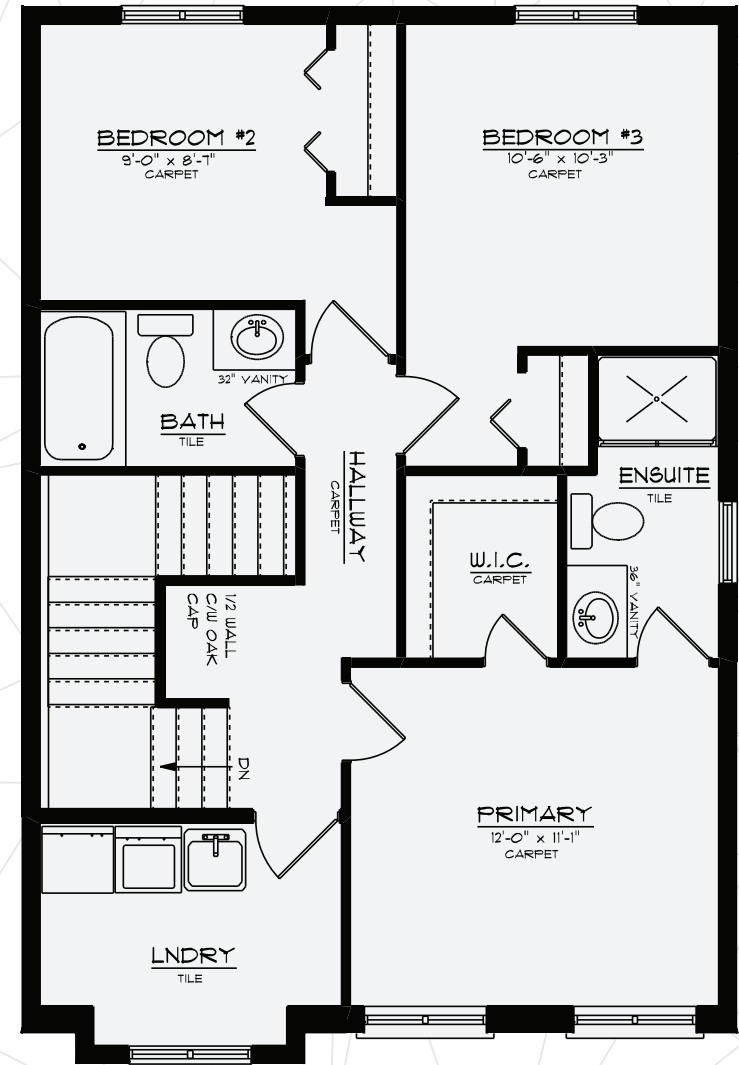

FAIRGROUNDS
STRATFORD

The Greenburg

Single Family 39' Lot

Square Footage: 1,400

Bedrooms: 3

Bathrooms: 2.5

Storeys: 2

3 bedroom, 2 storey, 2 1/2 baths, oversized single garage door, open concept main floor, second floor laundry, primary c/w oversized walk in closet and ensuite.

**Bromberg
Homes**

Division of Werner Bromberg Ltd.

www.bromberghomes.com

The Greenburg

Single Family 39' Lot

Square Footage: 1,400

Bedrooms: 3

Bathrooms: 2.5

Storeys: 2

3 bedroom, 2 storey, 2 1/2 baths, oversized single garage door, open concept main floor, second floor laundry, primary c/w oversized walk in closet and ensuite.

www.bromberghomes.com

Main Floor
611 Sq. Ft.

Upper Floor
789 Sq. Ft.