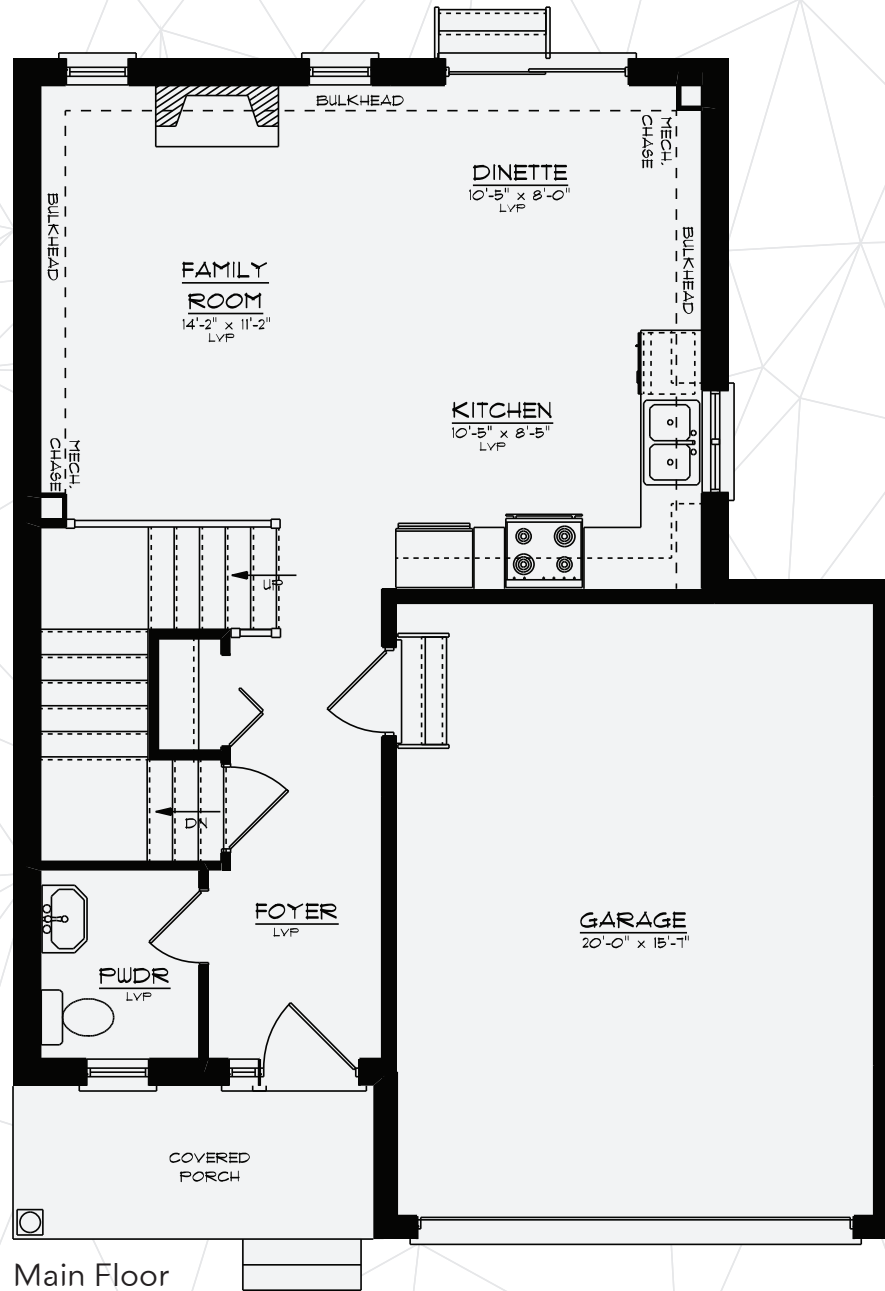

FAIRGROUNDS
STRATFORD

The Greenburg

Single Family 39' Lot

Square Footage: 1,400

Bedrooms: 3

Bathrooms: 2.5

Storeys: 2

3 bedroom, 2 storey, 2 1/2 baths, oversized single garage door, open concept main floor, second floor laundry, primary c/w oversized walk in closet and ensuite.

**Bromberg
Homes**

Division of Werner Bromberg Ltd.

www.bromberghomes.com

The Greenburg

Single Family 39' Lot

Square Footage: 1,400

Bedrooms: 3

Bathrooms: 2.5

Storeys: 2

3 bedroom, 2 storey, 2 1/2 baths, oversized single garage door, open concept main floor, second floor laundry, primary c/w oversized walk in closet and ensuite.

www.bromberghomes.com

Main Floor
611 Sq. Ft.

Upper Floor
789 Sq. Ft.