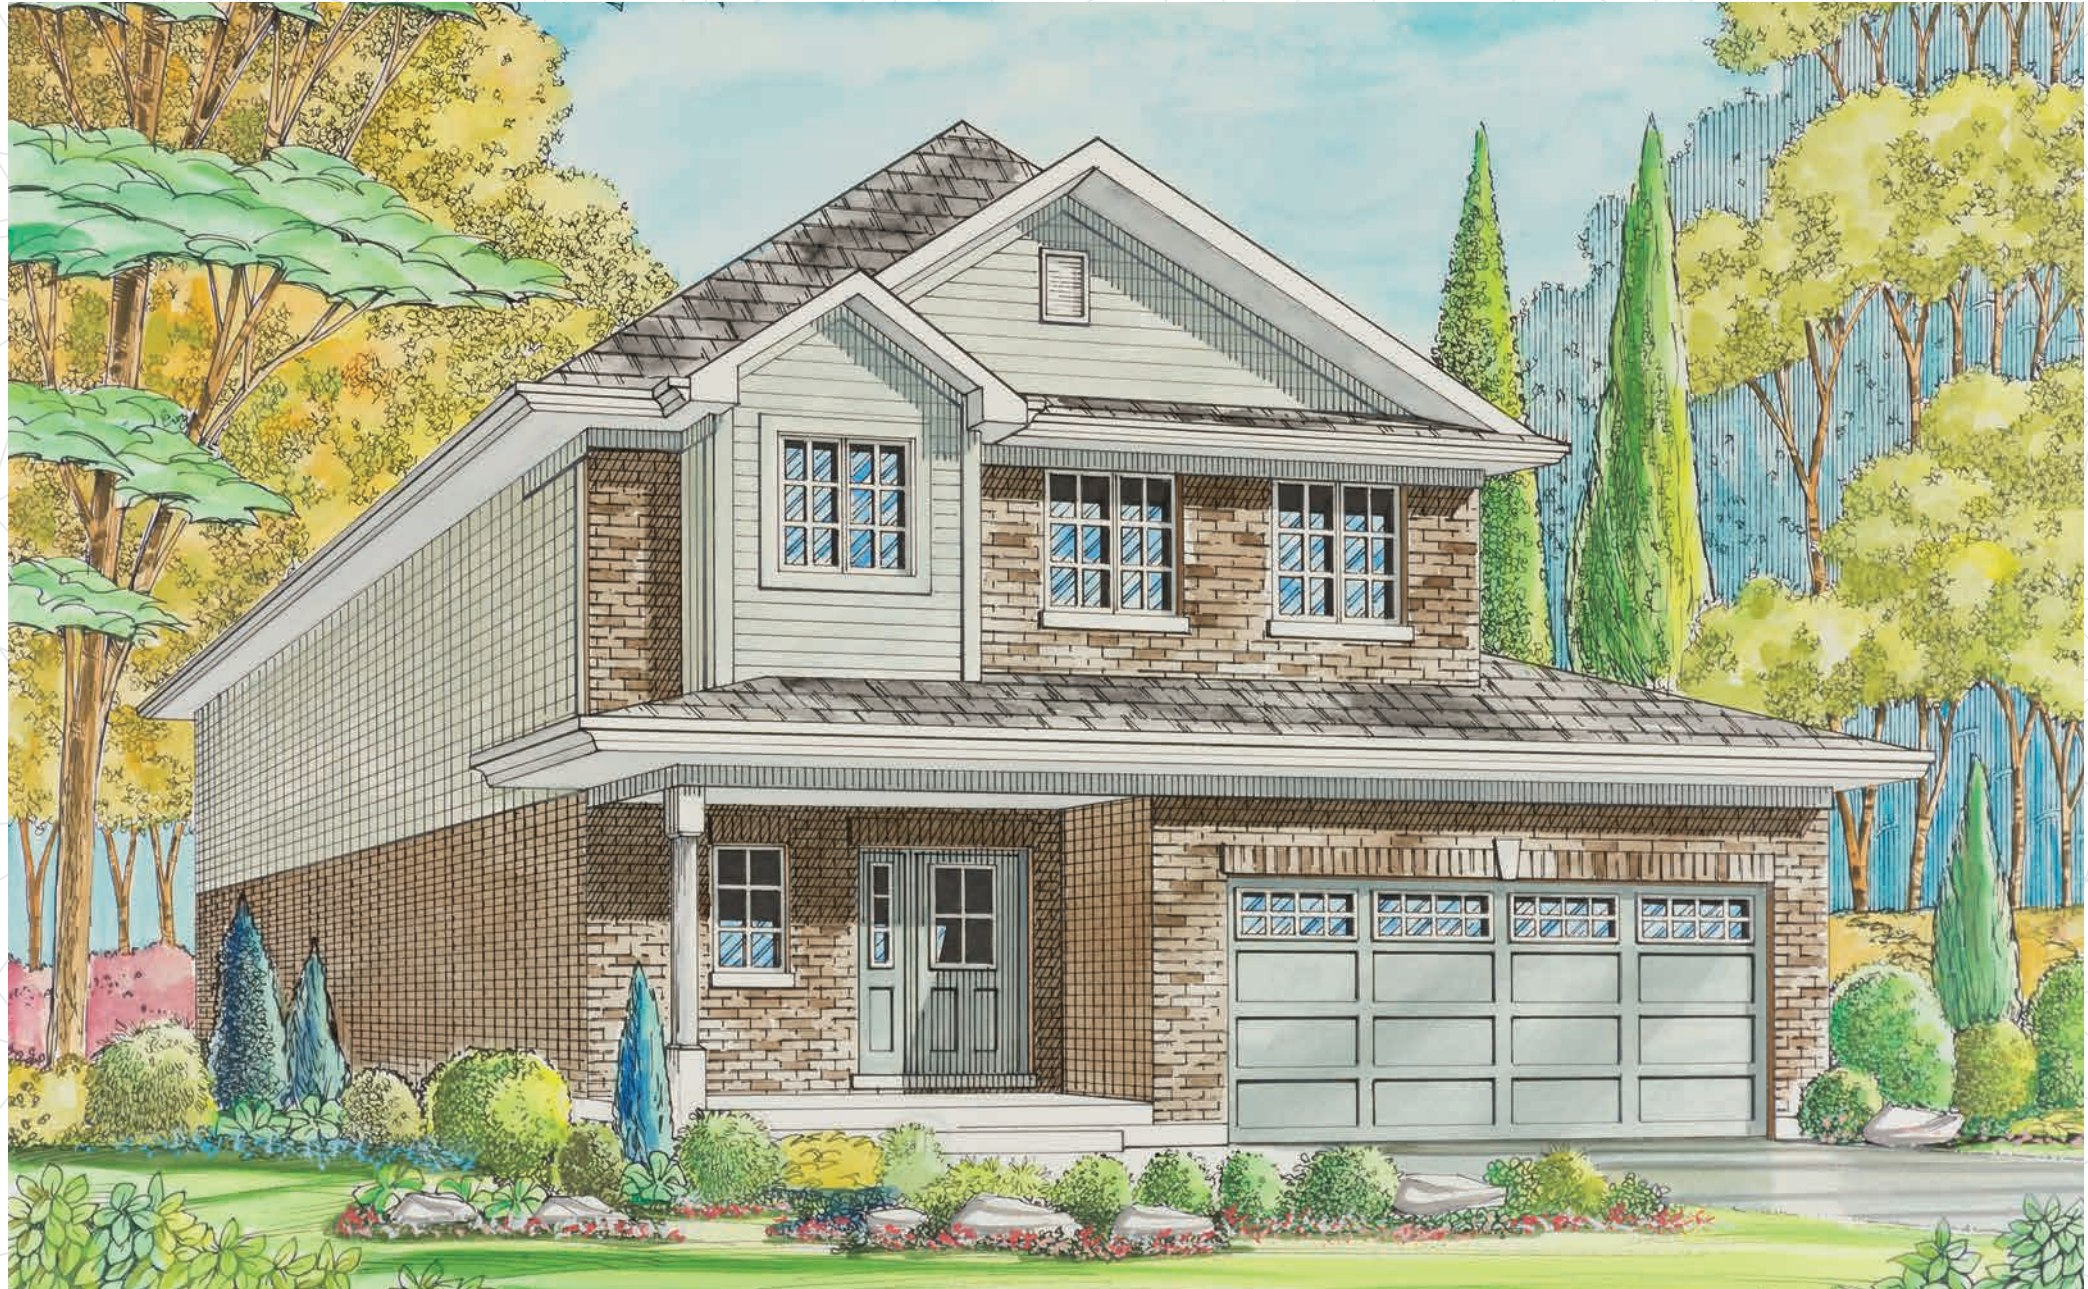

FAIRGROUNDS
STRATFORD

The Greenburg

Single Family 39' Lot

Square Footage: 1,400

Bedrooms: 3

Bathrooms: 2.5

Storeys: 2

3 bedroom, 2 storey, 2 1/2 baths, oversized single garage door, open concept main floor, second floor laundry, primary c/w oversized walk in closet and ensuite.

**Bromberg
Homes**

Division of Werner Bromberg Ltd.

www.bromberghomes.com

The Greenburg

Single Family 39' Lot

Square Footage: 1,400

Bedrooms: 3

Bathrooms: 2.5

Storeys: 2

3 bedroom, 2 storey, 2 1/2 baths, oversized single garage door, open concept main floor, second floor laundry, primary c/w oversized walk in closet and ensuite.

www.bromberghomes.com

Main Floor
611 Sq. Ft.